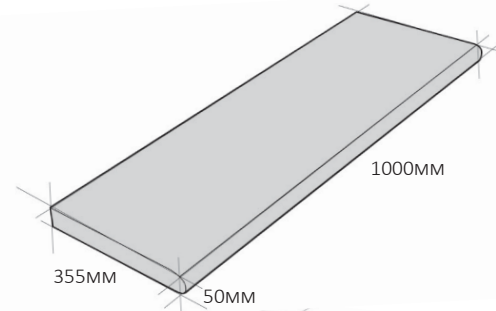

SINGLE BULLNOSE CAPPING 50MM

Textured / Honed
355 x 1000 x 50mm
400 x 900 x 50mm

DOUBLE BULLNOSE CAPPING 50MM

Textured / Smooth / Honed

SQUARE PENCIL-EDGE CAPPING 50MM

Textured / Smooth / Honed
750 x 550 x 50mm
800 x 350 x 50mm

DROPFACE

Textured 500 x 350 x 35/75mm
Honed 600 x 400 x 40/100
Honed 800 x 350 x 40/75mm

DOUBLE & TRIPLE DROPFACE

350/400W or Custom made to suit.

ALL PRODUCTS ARE AVAILABLE IN NON SLIP TEXTURED OR DROPFACE