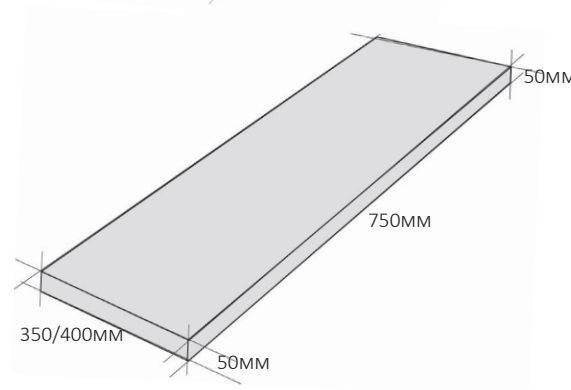

SINGLE BULLNOSE CAPPING 50MM

Textured / Honed
355 x 1000 x 50mm
400 x 900 x 50mm

DOUBLE BULLNOSE CAPPING 50MM

Textured / Smooth / Honed

SQUARE PENCIL-EDGE CAPPING 50MM

Textured / Smooth / Honed
750 x 550 x 50mm
800 x 350 x 50mm

DROPFACE

Textured 500 x 350 x 35/75mm
Honed 600 x 400 x 40/100
Honed 800 x 350 x 40/75mm

DOUBLE & TRIPLE DROPFACE

350/400W or Custom made to suit.

ALL PRODUCTS ARE AVAILABLE IN NON SLIP TEXTURED OR DROPFACE