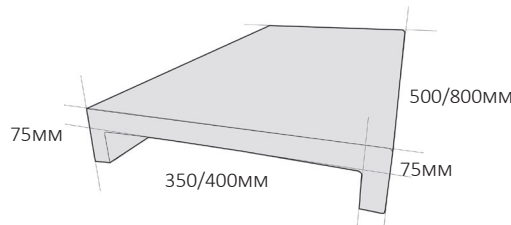

SINGLE BULLNOSE CAPPING 50MM

Textured / Honed
355 x 1000 x 50mm
400 x 900 x 50mm

DOUBLE BULLNOSE CAPPING 50MM

Textured / Smooth / Honed

SQUARE PENCIL-EDGE CAPPING 50MM

Textured / Smooth / Honed
750 x 550 x 50mm
800 x 350 x 50mm

DROPFACE

Textured 500 x 350 x 35/75mm
Honed 600 x 400 x 40/100
Honed 800 x 350 x 40/75mm

DOUBLE & TRIPLE DROPFACE

350/400W or Custom made to suit.

ALL PRODUCTS ARE AVAILABLE IN NON SLIP TEXTURED OR DROPFACE