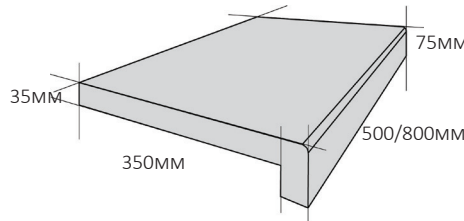

SINGLE BULLNOSE CAPPING 50MM

Textured / Honed
355 x 1000 x 50mm
400 x 900 x 50mm

DOUBLE BULLNOSE CAPPING 50MM

Textured / Smooth / Honed

SQUARE PENCIL-EDGE CAPPING 50MM

Textured / Smooth / Honed
750 x 550 x 50mm
800 x 350 x 50mm

DROPFACE

Textured 500 x 350 x 35/75mm
Honed 600 x 400 x 40/100
Honed 800 x 350 x 40/75mm

DOUBLE & TRIPLE DROPFACE

350/400W or Custom made to suit.

ALL PRODUCTS ARE AVAILABLE IN NON SLIP TEXTURED OR DROPFACE