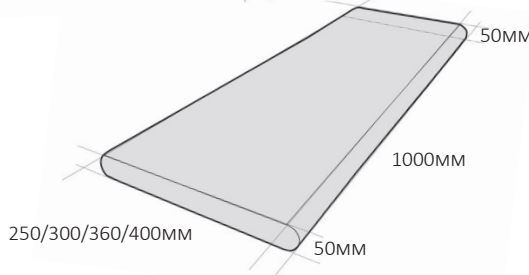

SINGLE BULLNOSE CAPPING 50MM

Textured / Honed
355 x 1000 x 50mm
400 x 900 x 50mm

DOUBLE BULLNOSE CAPPING 50MM

Textured / Smooth / Honed

SQUARE PENCIL-EDGE CAPPING 50MM

Textured / Smooth / Honed
750 x 550 x 50mm
800 x 350 x 50mm

DROPFACE

Textured 500 x 350 x 35/75mm
Honed 600 x 400 x 40/100
Honed 800 x 350 x 40/75mm

DOUBLE & TRIPLE DROPFACE

350/400W or Custom made to suit.

ALL PRODUCTS ARE AVAILABLE IN NON SLIP TEXTURED OR DROPFACE